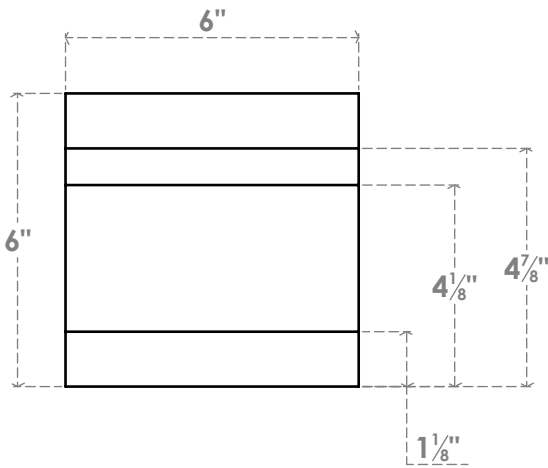

# RFTP06X06X12NEB

6"W X 6"H X 12"L NEW BRIGHTON ARCHITECTURAL GRADE PVC RAFTER TAIL

SIDE PROFILE

FRONT PROFILE

ISOMETRIC

EKENA MILLWORK  
 2300 WEST MAIN ST.  
 CLARKSVILLE, TX 75426  
 TOLL FREE: 866-607-0453  
 WWW.EKENAMILLWORK.COM