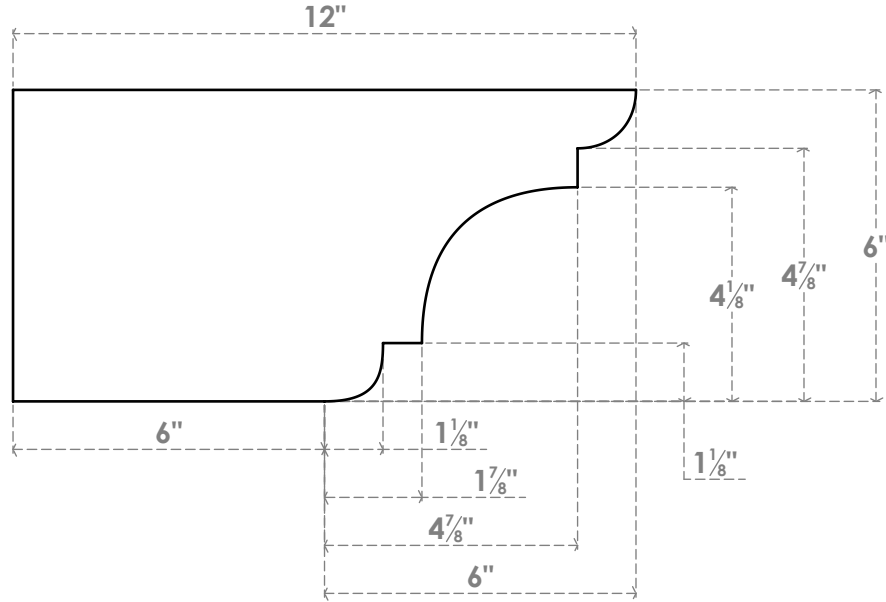

# RFTP06X06X12NEB

6"W X 6"H X 12"L NEW BRIGHTON ARCHITECTURAL GRADE PVC RAFTER TAIL

SIDE PROFILE

FRONT PROFILE

ISOMETRIC

EKENA MILLWORK  
 2300 WEST MAIN ST.  
 CLARKSVILLE, TX 75426  
 TOLL FREE: 866-607-0453  
 WWW.EKENAMILLWORK.COM